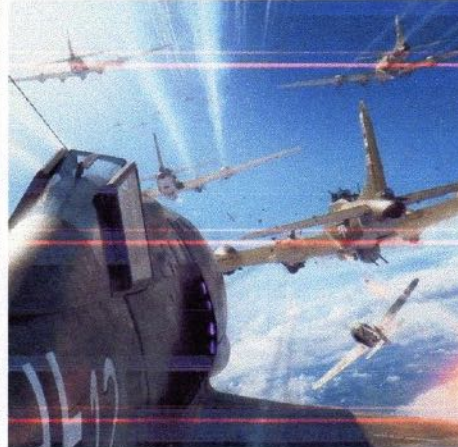

Event Schedule:

Friday August 2nd

Registration 10:00am
Static Judging 11:00am to 5:00pm

Saturday August 3rd

Pilot's Meeting 8:30am, Late Static Judging
Flying from 9:00am through Round 3

Sunday August 4th

Pilots meeting 8am
Flying 8:30am to 2:00pm, Awards after completion of final round.

Welcome to the 2nd Annual NWSAM Scale Rally.

NWSAM is proud to partner with the Faro Field Flyers in Chehalis, WA to put on our scale rally this year. This venue features a 1200'x60' beautiful grass strip. Plenty of room for your RV, and be spectator and RV parking free all weekend. Food is available to purchase from our on site concessions, and there will be a barbecue dinner Saturday night for $20 per plate.

Address: 1354 Pleasant Valley RD, Chehalis, WA 98532

Directions to field: Take I-5 to exit 77 onto WA-6 West towards Pe Ell/ Raymond. Turn right onto Main Street Opas. Turn left onto HWY 603. Turn right onto Twin Oaks RD. Turn left onto Pleasant Valley RD, and the destination will be on your left. Watch for Model Airplane Event signs. Drive through covered bridge to Faro Field. RVs and trucks with trailers, please follow signs for RV Entry as you will not fit under the covered bridge.

Contest Director: Tom Strom Jr.

Phone: (360)791-7729

Email: flyboy23e@aol.com

Hotel Info:

Best Western ~ (360)748-4040

Econo Lodge ~ (360)740-5339

Dry camping available on site for $20 for the weekend.