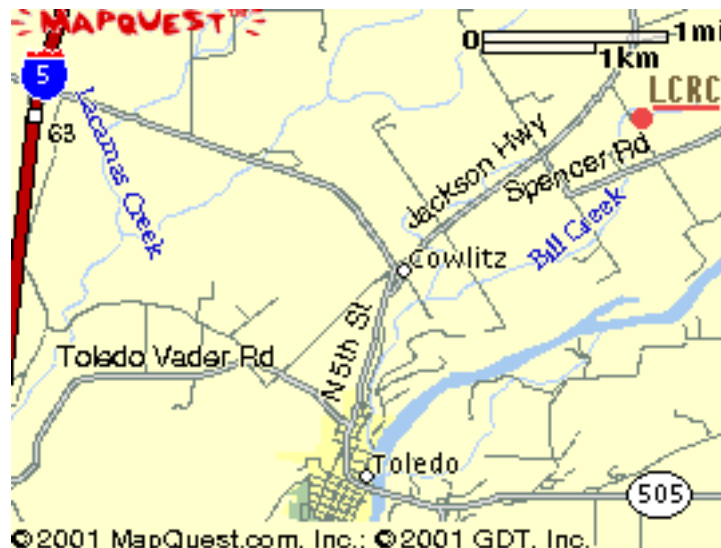

LCRC Fly-in & Tailgate Swap Meet September 17 & 18, 2016

LCRC Swap Meet & Fly-In

Everything starts at 9:00 A.M.

Lunch at 1:00 PM

LCRC will provide Hamburgers and Hot Dogs and Water.

Members: Please bring a side dish if you can.

We are located about 2 miles North of Toledo on the Jackson Hwy. Turn onto the Buckley Road just South of the Toledo Airport.

Prizes
Raffles
Lunch
Swap meet

Bring your old
"Stuff"
Swap it for new
"Stuff"